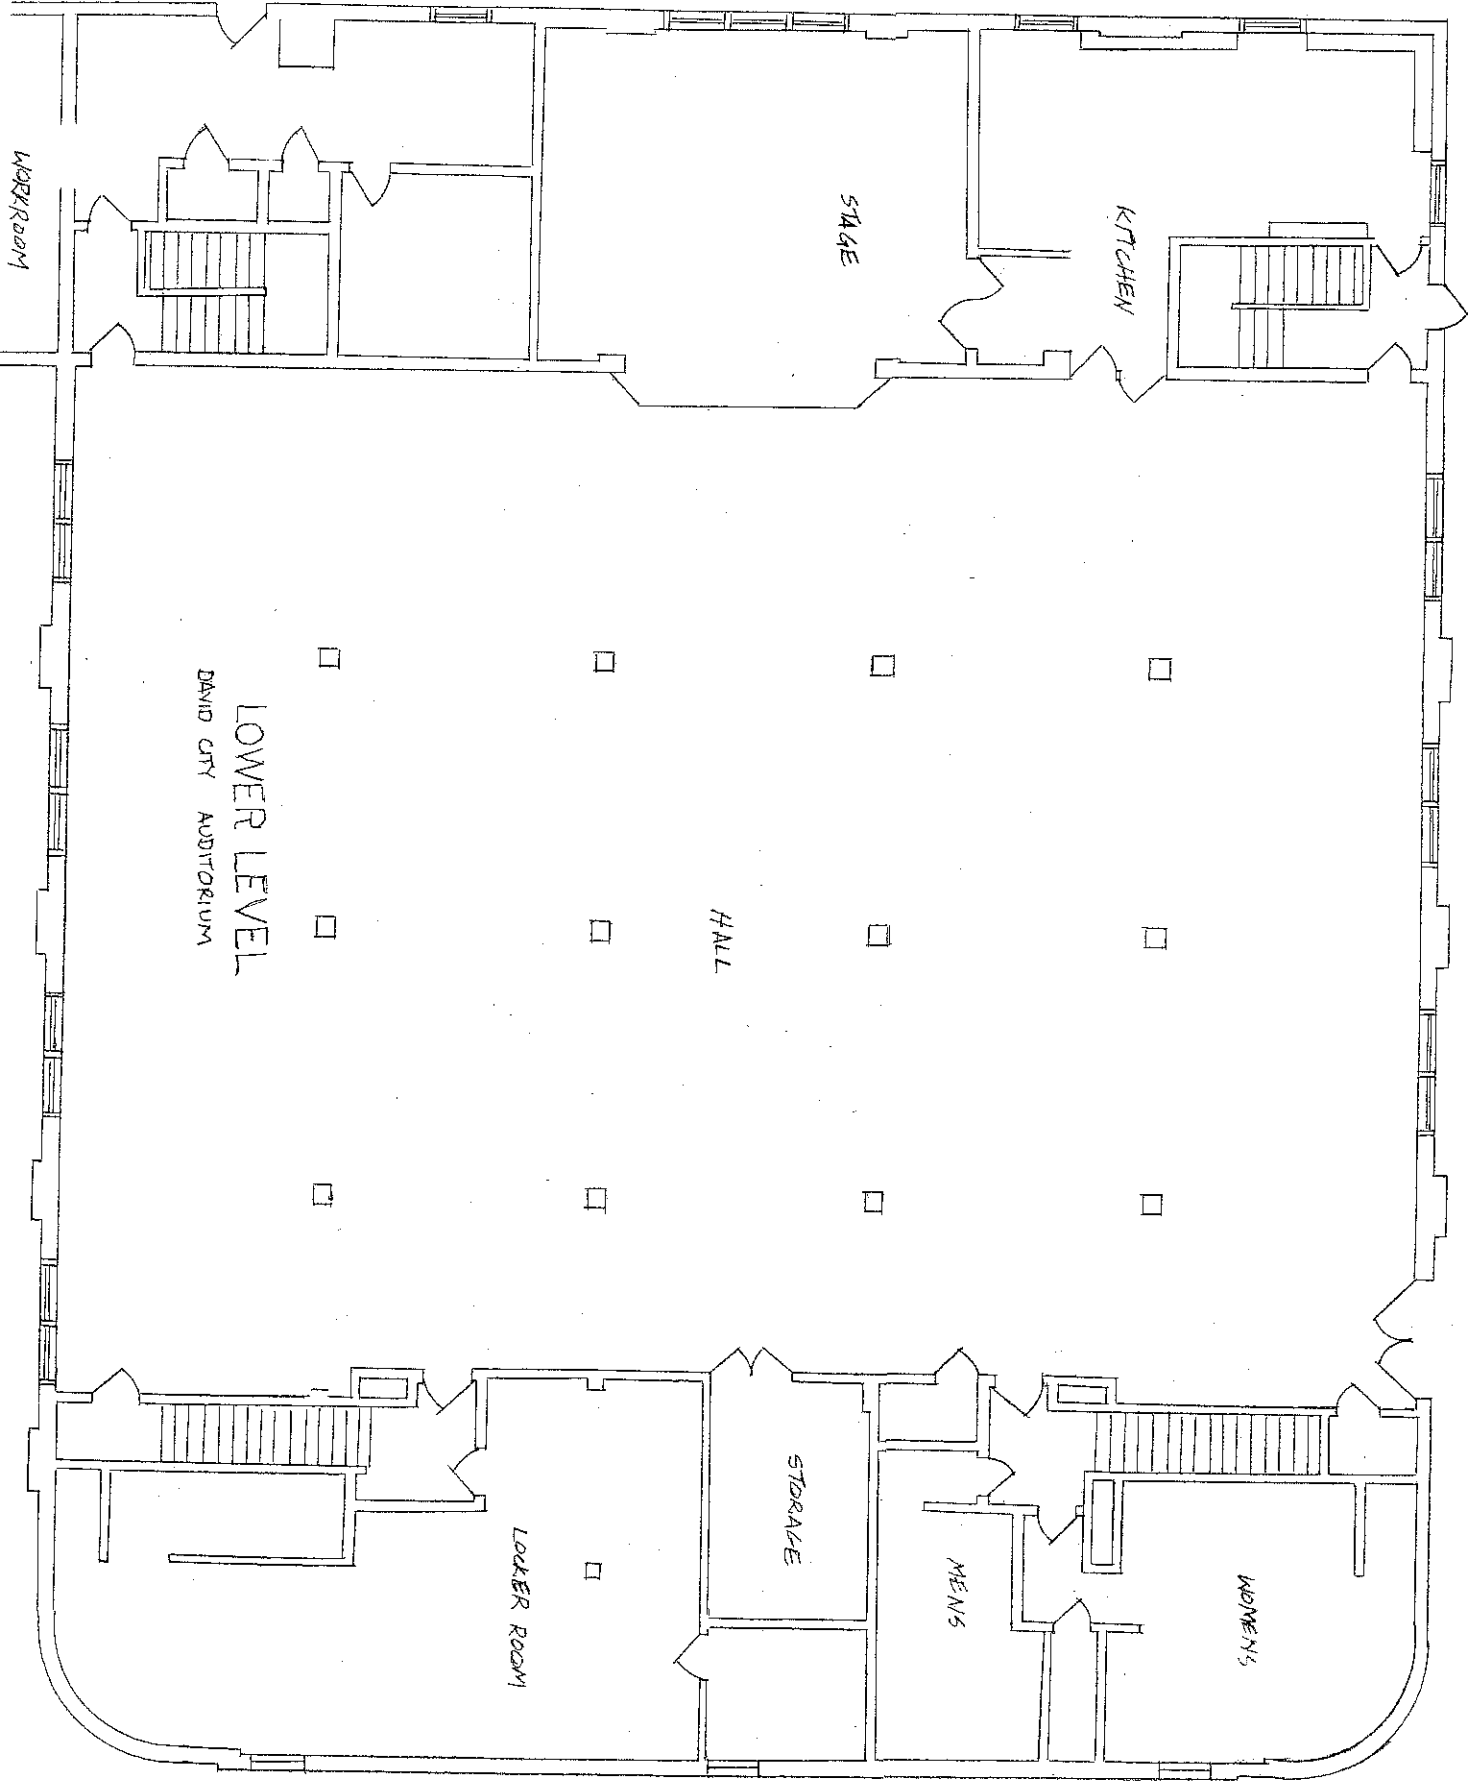

WOMENS

MEETING RM

MENS

CHECK ROOM

SEATING

GYM
55' x 88'

UPPER LEVEL
DAVID CITY AUDITORIUM

STAGE

Work Room

LOWER LEVEL
DAVID CITY AUDITORIUM

STAGE

KITCHEN

HALL

Locker Room

STORAGE

MEN'S